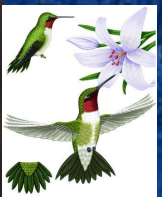

ruby throated hummingbird

This bird is 7-5 inches tall. The hummingbird has a pink neck. He also has a long bill. And he has a white belly. He has a green head. He has a long tail.

It's home is usually in the woods or in a garden.
It's nest looks like a cup on a branch.

It lays only lays two white eggs. It eats nectar and aphids and spiders.

Copyright © 2005
<http://john.net/hummingbird-pictures>

Ruby-throated
Hummingbird

It has a scruffy chin and it has a long feather. It has brown eyes.