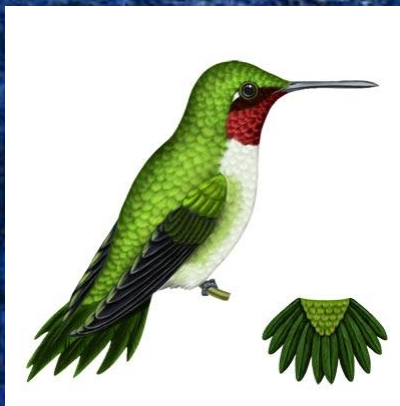

ruby throated hummingbird

This bird is 7-5 inches tall. The hummingbird has a pink neck. He also has a long bill. And he has a white belly. He has a green head. He has a long tail.

It's home is usually in the woods or in a garden.
It's nest looks like a cup on a branch.

It lays only lays two white eggs. It eats nectar and aphids and spiders.

Copyright © 2005
<http://john.net/hummingbird-pictures>

Ruby-throated
Hummingbird

It has a scruffy chin and it has a long feather. It has brown eyes.