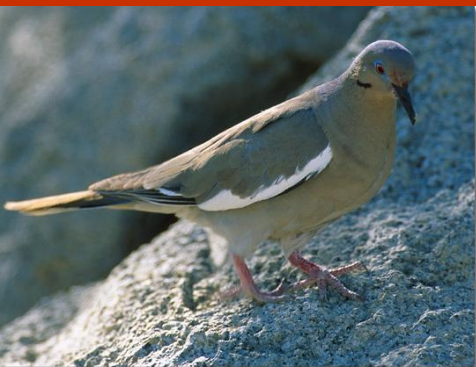

The White Winged Dove

This bird is 11 to 12 inches tall. It has a blue circle around its eye. It has a little bit of white on it . Its tail is a little bit long.

The white winged dove lives in saguaros, deserts, towns and dry woods. Its nest is a flimsy twig platform in a tree or thicket.

It eats seeds, grain, fruits and insects. It lays pale buff colored eggs.

It makes a harsh cooing that sounds like
“Who cooks for you?”