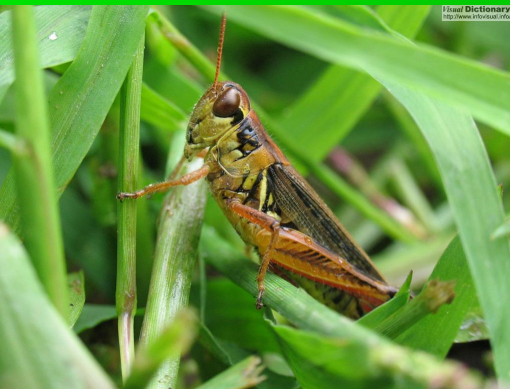

Blue Bird

This bird is 4 inches tall. This blue bird has a blue head and a blue tail and two blue wings. It also has a pointed brown bill. It has two large black eyes.

The nest looks like a square. The birds habitat is the nest. They live in lots of places.

Blue Birds eat worms and grasshoppers.
The Blue Bird lays blue eggs. Because
The mom is blue.

Blue birds are amazing because blue birds lay blue eggs. They are also amazing because they are blue.