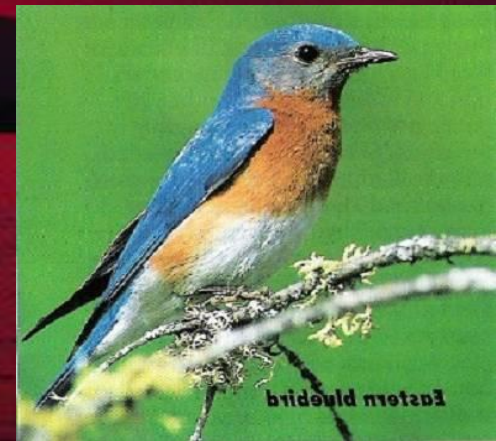

Blue Bird

This bird is 4 inches tall. This blue bird has a blue head and a blue tail and two blue wings. It also has a pointed brown bill. It has two large black eyes.

The nest looks like a square. The birds habitat is the nest. They live in lots of places.

Blue Birds eat worms and grasshoppers.
The Blue Bird lays blue eggs. Because
The mom is blue.

Blue birds are amazing because blue birds lay blue eggs. They are also amazing because they are blue.