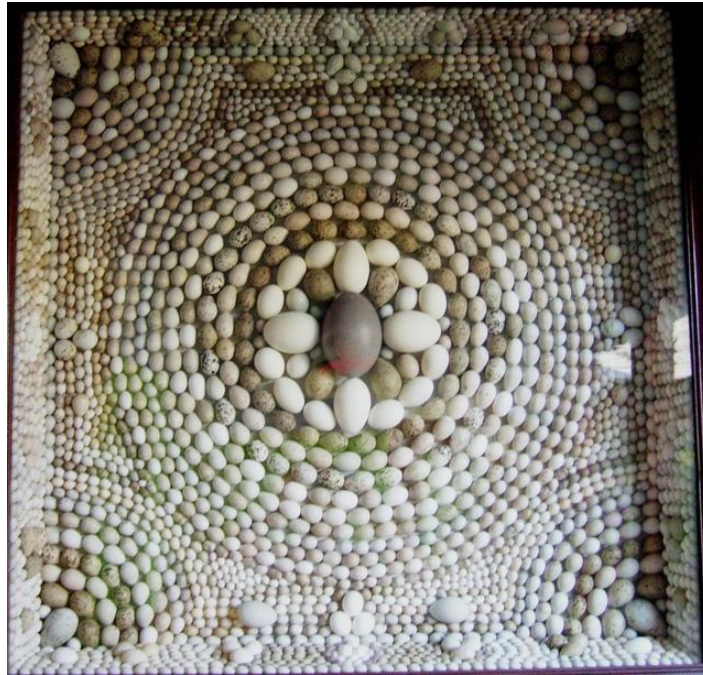

# Sandhill Crane

The Sandhill Crane is 34-48 Inches tall. Half of its face is white and half is red. It has long legs and a long neck.

It lives in Mississippi and it lives in water I think but I am not sure.

Her eggs can have spots or no spots. They have interesting nests and eggs.

Here are interesting facts:

#1 Is they have long legs and big feet and they are cool and long neck and that's all I got.