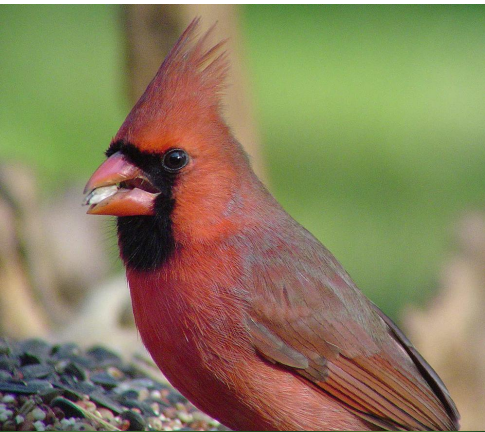

Cardinal

This bird is 7 to 9 inches tall. Its black and red it's a little big. The bird is 7 to 9 inches . The Female Northern Cardinal is brown.

By Emily

The cardinal lives on wood land edges near rivers and towns. The nest looks a little small. The nest is made of twigs and grasses, lined with hair, is placed among bushes or a thicket.

NORTHERN CARDINAL

NORTHERN CARDINAL

It eats insects and fruits, it lays 3 to 4 white eggs that are spotted with brown.

It has a bill that is short, straight, heavy and red. The boy Cardinal brings the food so the girl Cardinal feeds the babies.