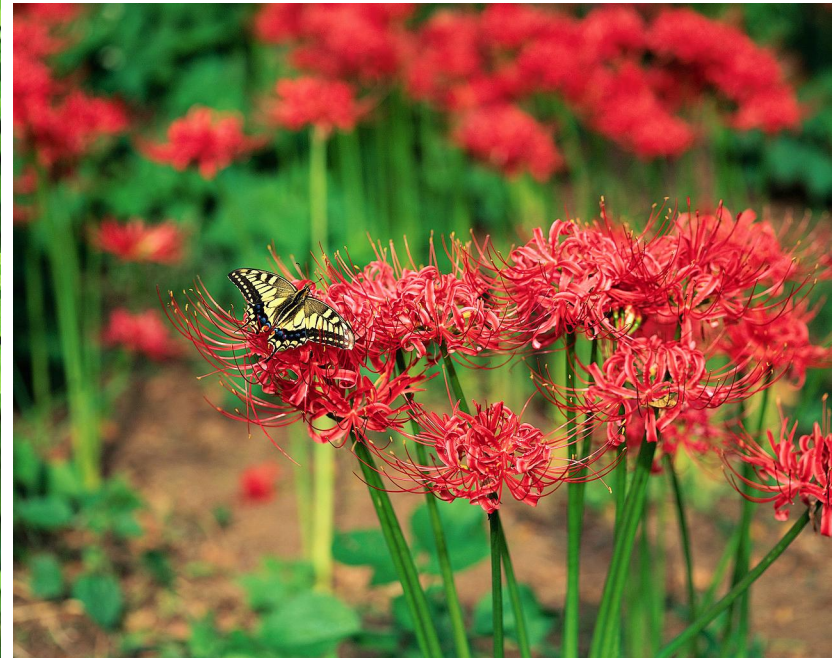

butterfly's Around The world

The blue butterfly has two wings on both sides. The blue butterfly is vary, vary pretty. And the blue butterfly has black and white on the tip of the wing.

The blue butterfly lives in the forest and the rain forest. Some butterfly's think they are birds.

It eats pollen and nectar and ant fluid and leaves. But not leaves that meat hoppers live on.

First it is an egg. Then it is a larva. After that it is a larger larva. then Chrysalis. Then it transforms into a pretty butterfly.

The blue butterfly smells with his antenna's.