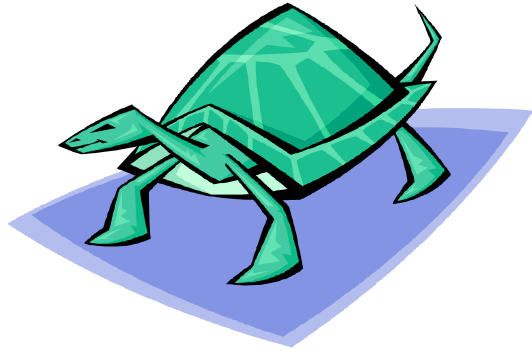

# Painted turtle

It has 4 Webbed,  
Clawed Feet and  
Red stripes on its  
Neck and Legs. And  
It has white  
Stripes on its head.

This Reptile lives in ponds.

Lakes Marshes, and slow- Moving

Rivers that have soft muddy

bottoms. In The World This

Turtle lives from 5 to10 years. In

Captivity it Can Live over 20 Years.

The painted Turtle is an omnivore.

It eats Both Meat and Plants.

The Young Eat Mostly Meat.

It Eats Both Animals Including  
Snails And slugs and Cray Fish.

Although it spends Most  
Of its Time in the Water

The Painted Turtle often Suns  
Itself while lying on a log

A rock or the Shore. These

Turtles Are often Seen In Large  
Groups.