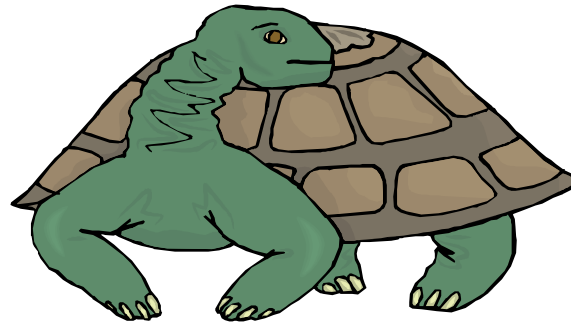

# Painted turtle

It has 4 Webbed,  
Clawed Feet and  
Red stripes on its  
Neck and Legs. And  
It has white  
Stripes on its head.

This Reptile lives in ponds.

Lakes Marshes, and slow- Moving

Rivers that have soft muddy

bottoms. In The World This

Turtle lives from 5 to10 years. In

Captivity it Can Live over 20 Years.

The painted Turtle is an omnivore.

It eats Both Meat and Plants.

The Young Eat Mostly Meat.

It Eats Both Animals Including  
Snails And slugs and Cray Fish.

Although it spends Most  
Of its Time in the Water

The Painted Turtle often Suns  
Itself while lying on a log

A rock or the Shore. These

Turtles Are often Seen In Large  
Groups.