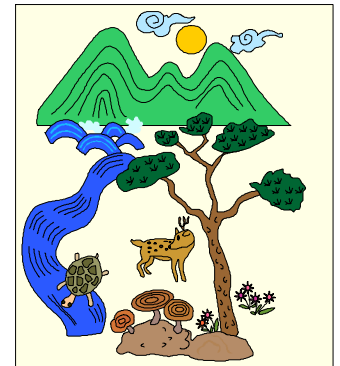

# Painted turtle

It has 4 Webbed,  
Clawed Feet and  
Red stripes on its  
Neck and Legs. And  
It has white  
Stripes on its head.

This Reptile lives in ponds.

Lakes Marshes, and slow- Moving

Rivers that have soft muddy

bottoms. In The World This

Turtle lives from 5 to10 years. In

Captivity it Can Live over 20 Years.

The painted Turtle is an omnivore.

It eats Both Meat and Plants.

The Young Eat Mostly Meat.

It Eats Both Animals Including  
Snails And slugs and Cray Fish.

Although it spends Most  
Of its Time in the Water

The Painted Turtle often Suns  
Itself while lying on a log

A rock or the Shore. These

Turtles Are often Seen In Large  
Groups.